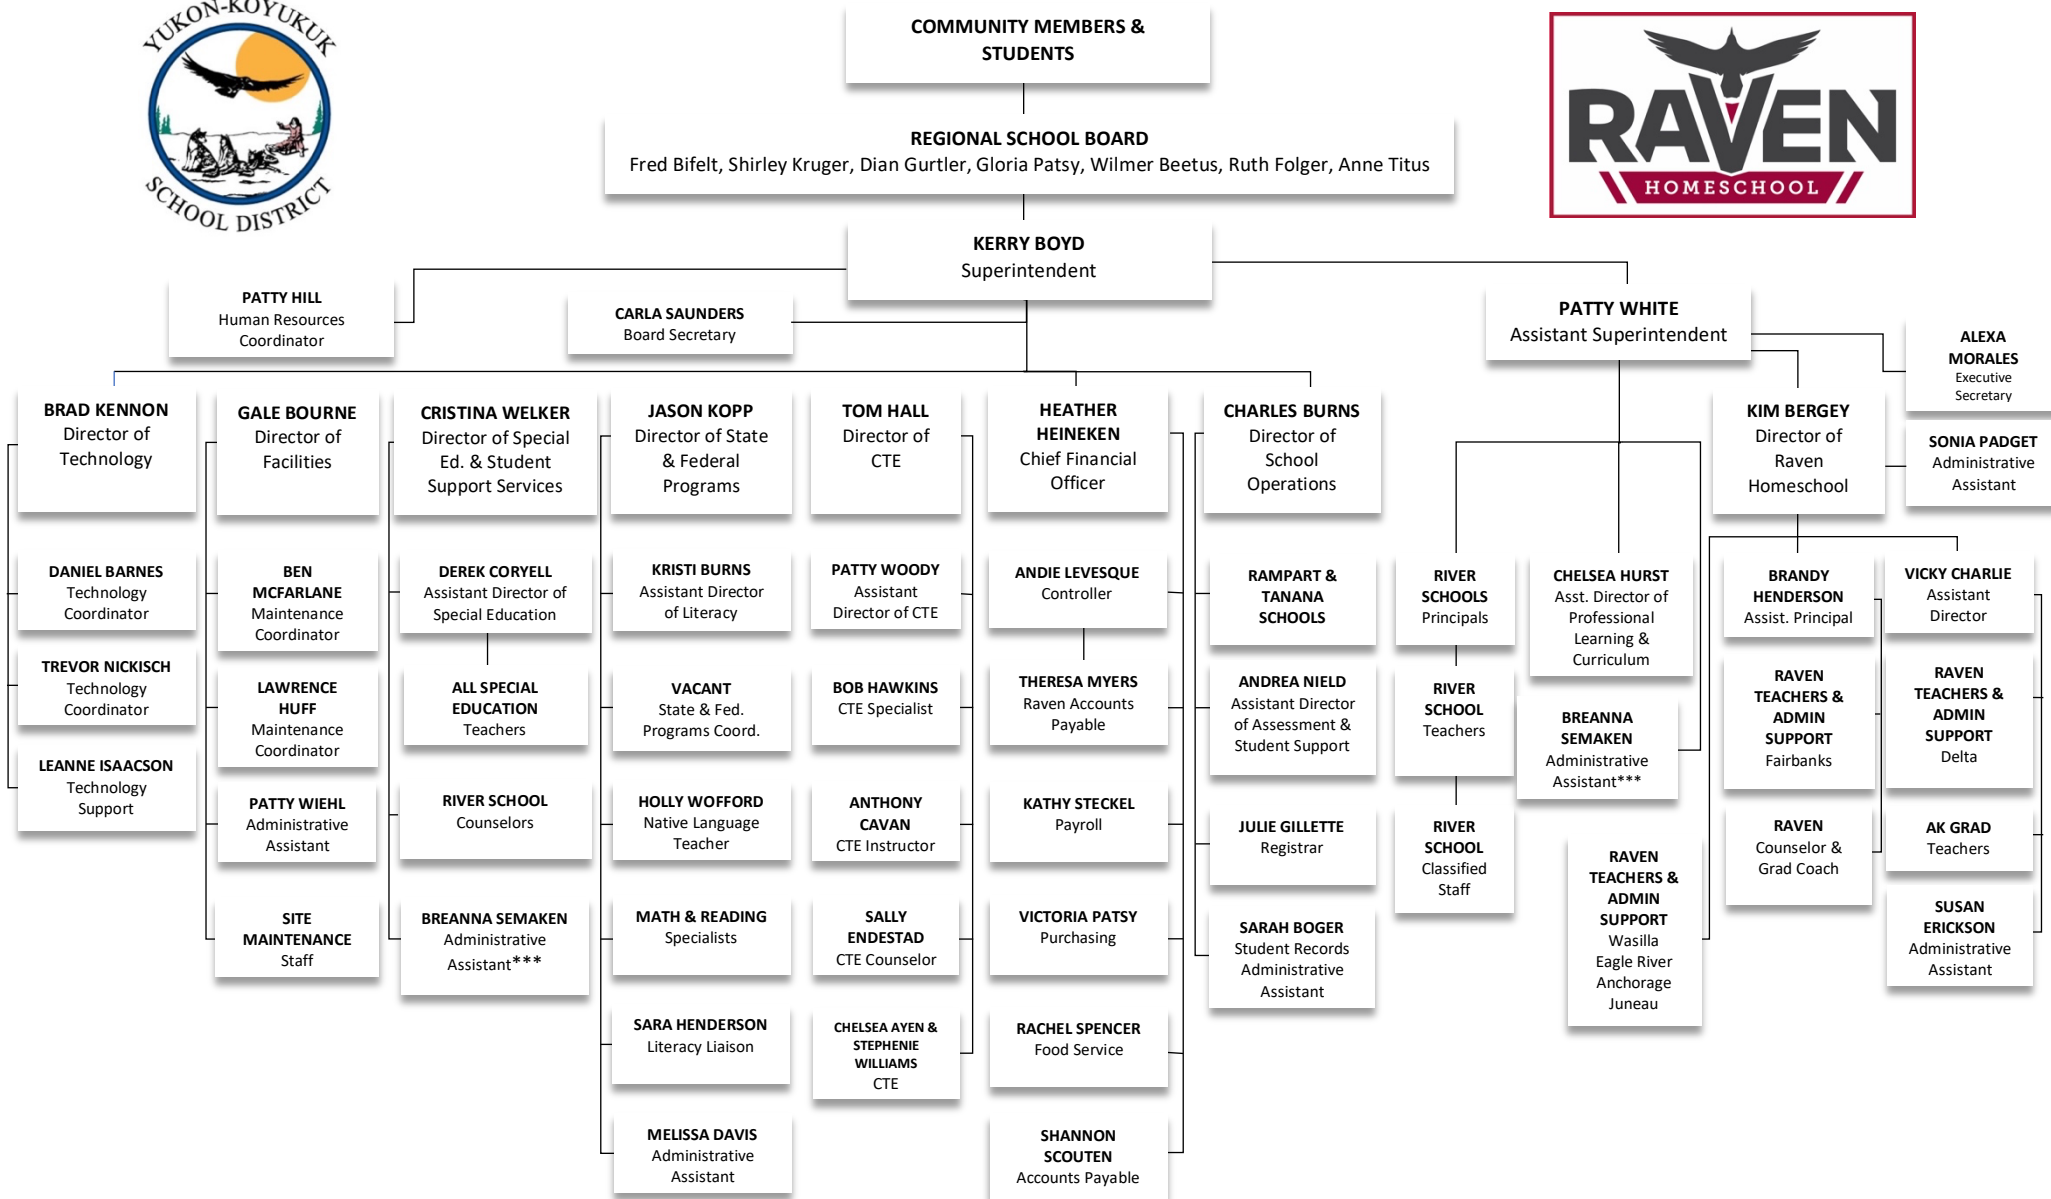

2022-2023 YKSD ORGANIZATIONAL CHART

*The Maintenance Supervisor supervises the Maintenance Technicians for preventive maintenance, and compliance; otherwise, they are supervised by the site administrator.