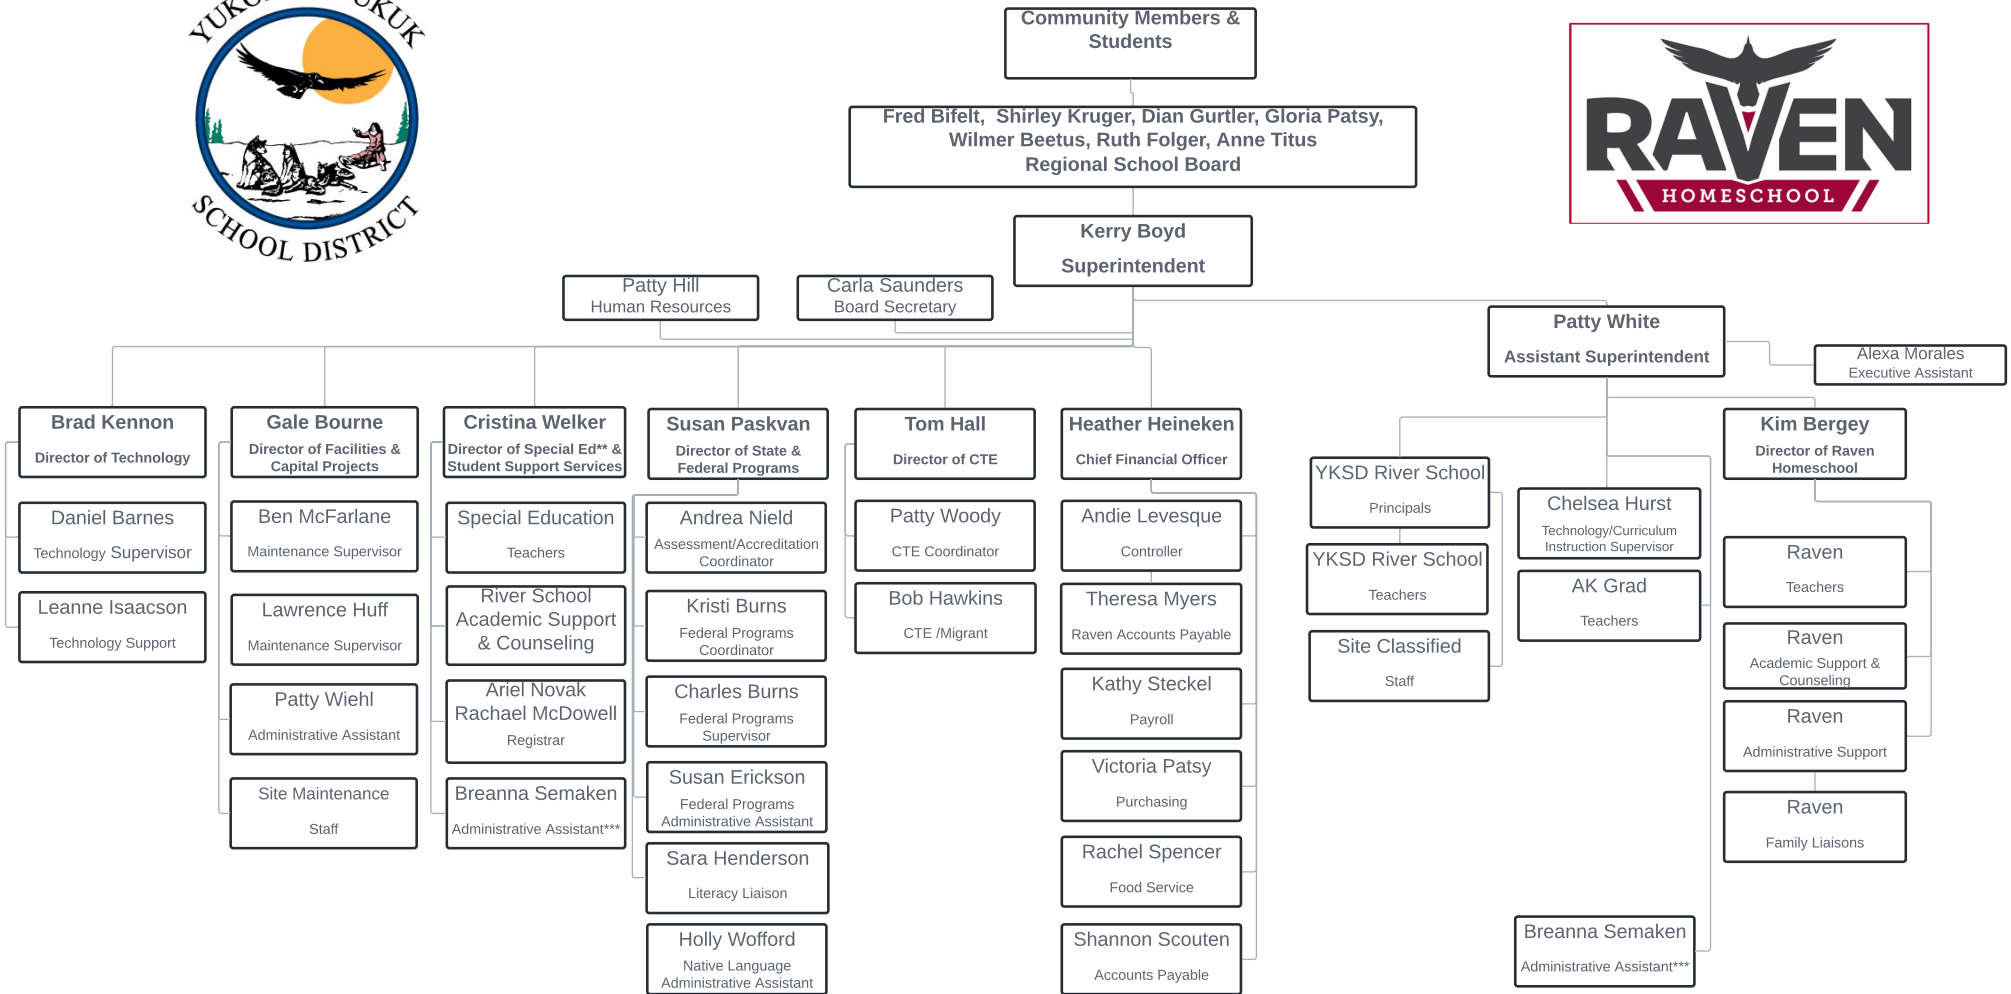

2021-2022 YKSD ORGANIZATIONAL CHART

*The Maintenance Supervisor supervises the Maintenance Technicians for preventive maintenance, and compliance; otherwise they are supervised by the site administrator.