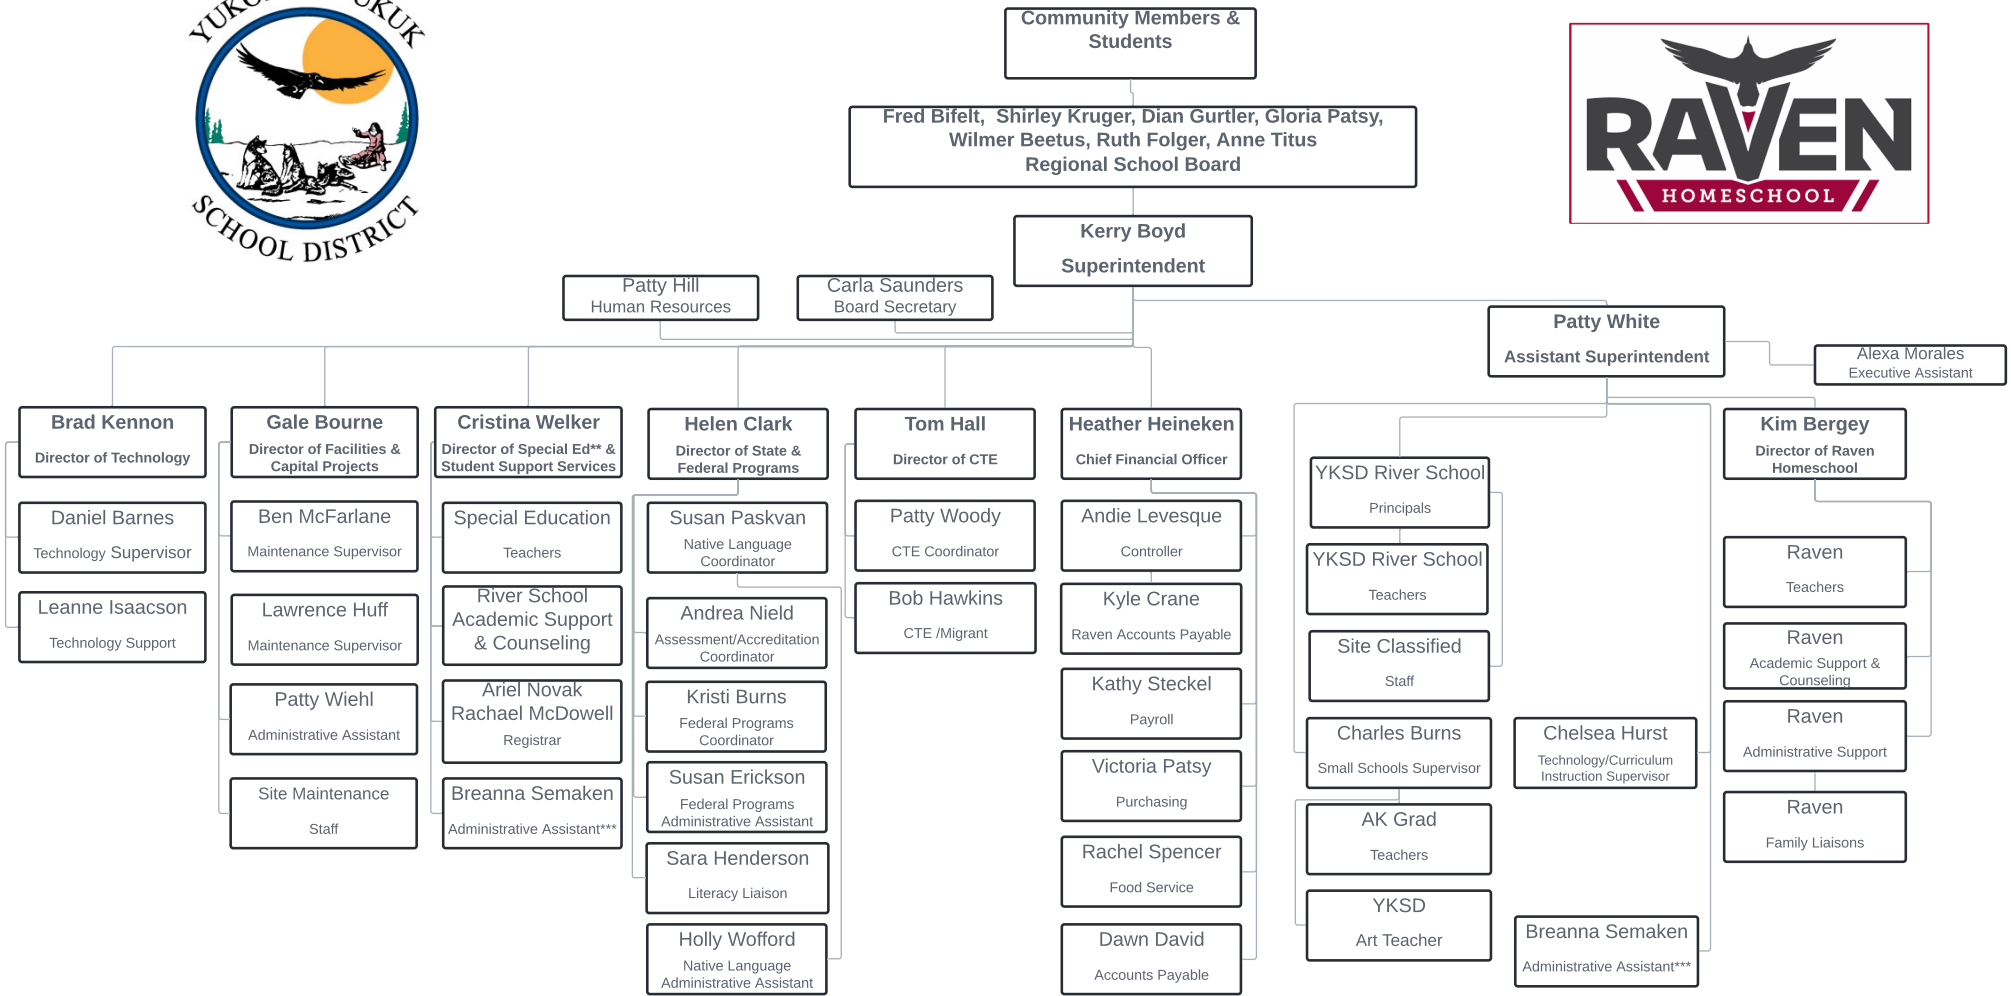

2021-2022 YKSD ORGANIZATIONAL CHART

*The Maintenance Supervisor supervises the Maintenance Technicians for preventive maintenance, and compliance; otherwise they are supervised by the site administrator.